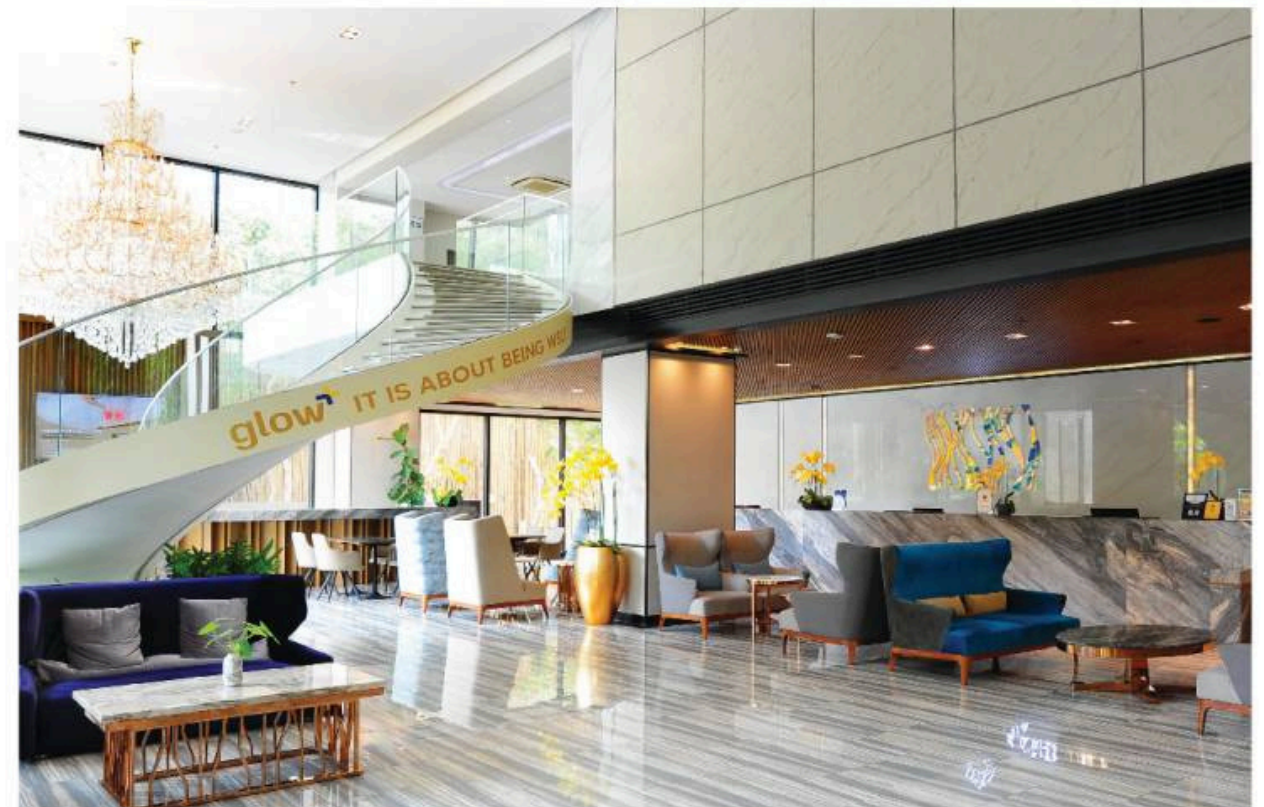

Be Inspired!

BRIGHTONGRAND
HOTEL & CONVENTION
PATTAYA

Elegant 5 – star Pattaya accommodation with superb location for both leisure and business.

Discover a new standard of luxury and comfort at the Brighton Grand Hotel & Convention Pattaya. Designed with creativity and innovation in mind our hotel features elegantly appointed rooms top-tier amenities, and stunning views of the Pattaya coastline.

Whether you are visiting for leisure or business, the Brighton Grand Hotel & Convention offers a perfect blend of inspiring surroundings and exceptional service that ensures each guest leaves feeling motivated and rejuvenated.

Experience our five luxurious function spaces designed to accommodate events of any size. All rooms feature high-speed internet and advanced presentation technology, with our professional team ensuring seamless execution of your meetings, conferences, and celebrations.