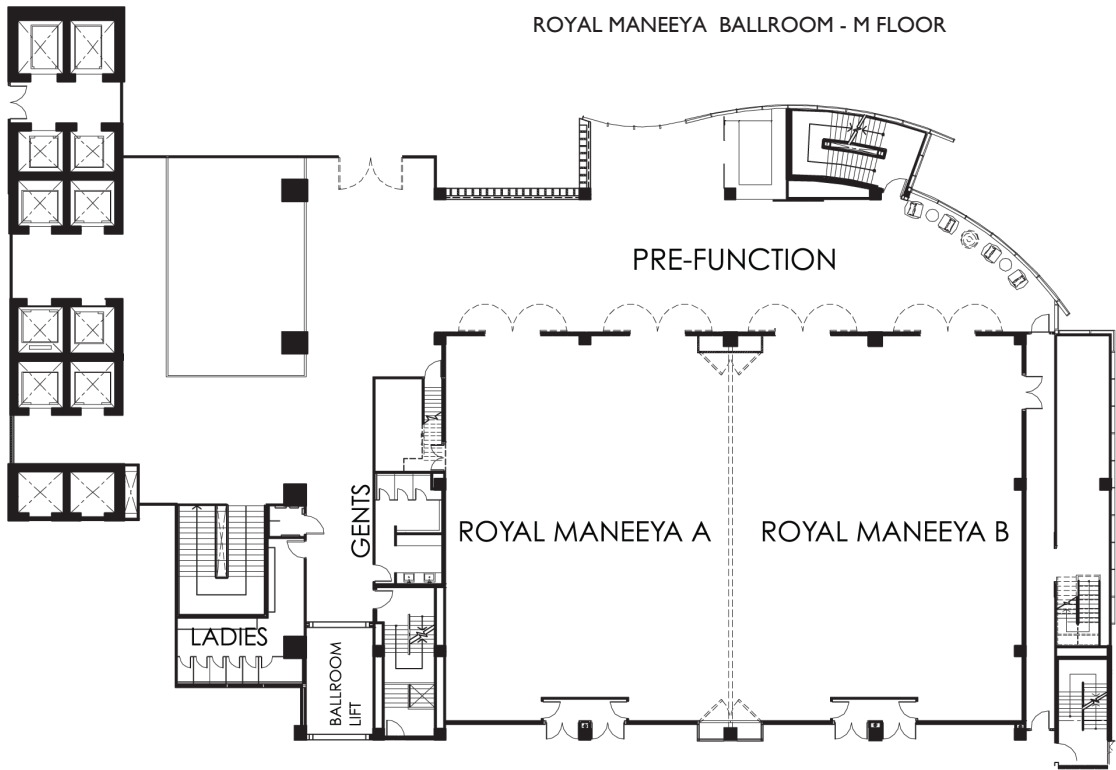

weddings

BY RENAISSANCE® HOTELS

VENUES

ROYAL MANEEYA BALLROOM	DIMENSIONS		CAPACITY		
	Square Meters	L x W x H	Cocktail	Chinese Table	Buffet
	640	20 x 32 x 6	600	380	300

weddings

BY RENAISSANCE® HOTELS

VENUES continued