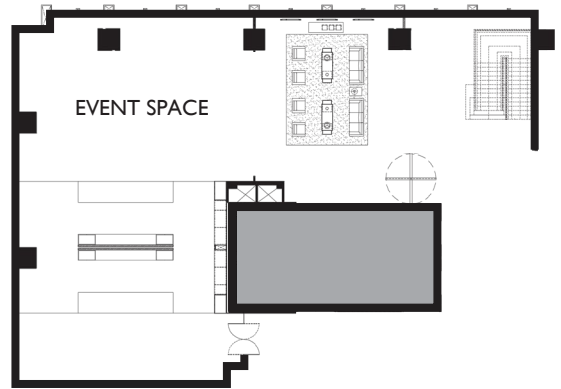

weddings

BY RENAISSANCE® HOTELS

VENUES continued

ROOM	DIMENSIONS		CAPACITY
	Square Meters	L x W x H	Theater
Studio R6	158	12 x 13 x 4	120
Bytes	117	13 x 9 x 3	100

BYTES 5th FLOOR