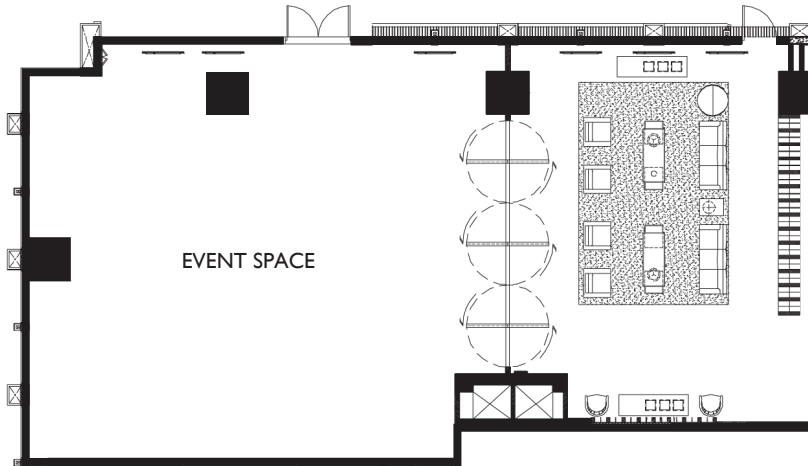

STUDIO R6 - 4th FLOOR